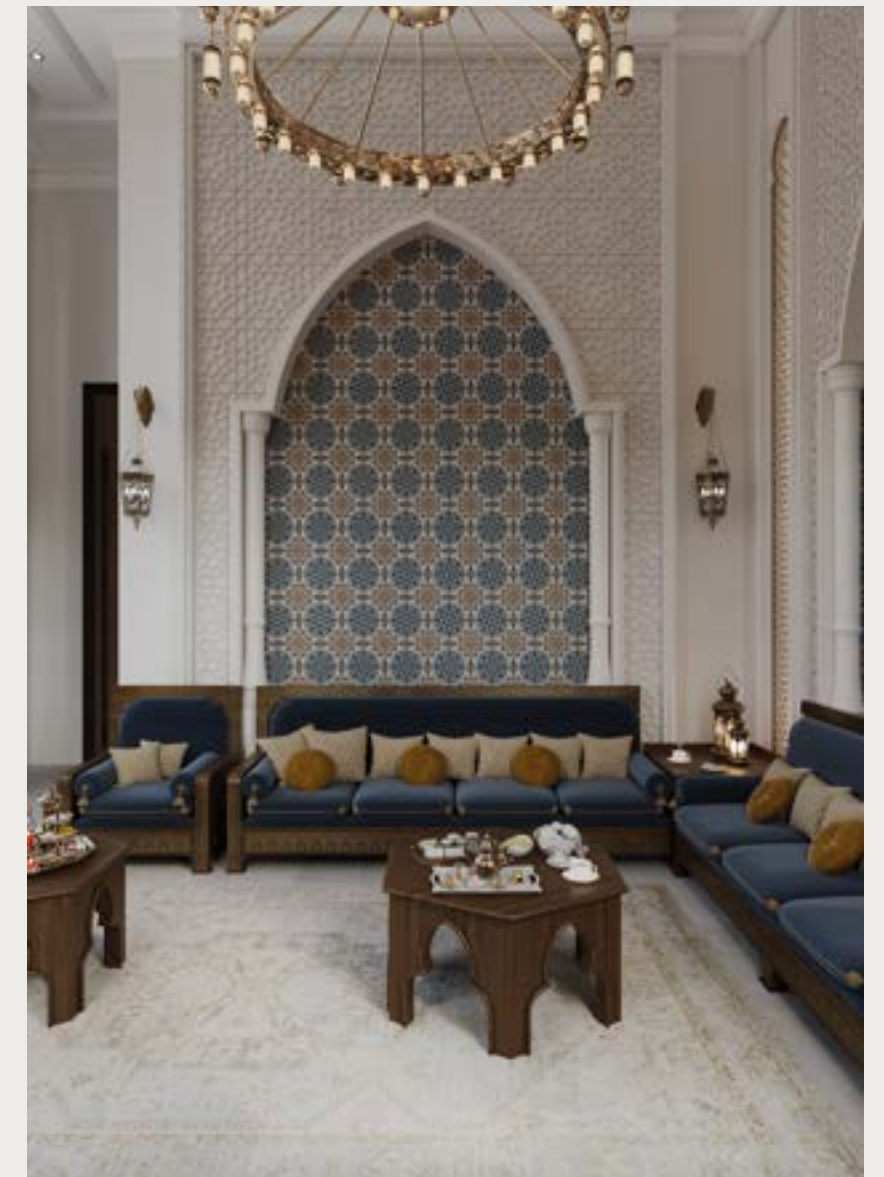

DIAR ALSALAM PENTHOUSE

JEDDAH

PROJECT AREA:
1,300 SQM

- Moroccan-inspired Diwaniyah.
- Tranquil home mosque.
- Double ceilings on ground floor for grandeur and comfort.
- Result: Functional space with understated elegance reflecting client's tastes.