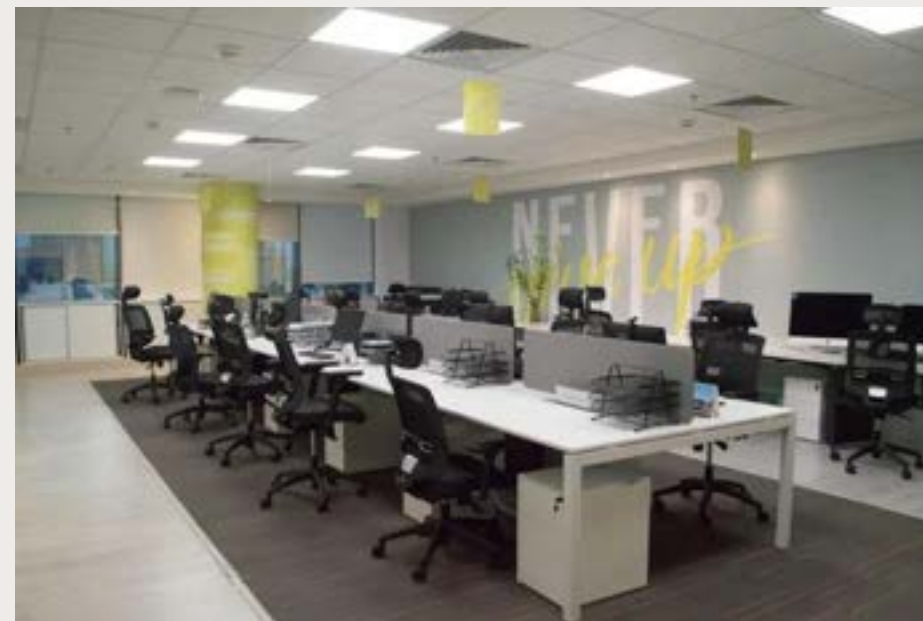

COMMERCIAL PROJECTS

BIG IDEAS.GRAND IMPACT

UCA OFFICES

RIYADH-JEDDAH-DAMMAM

PROJECT AREA:
3,500 SQM - 1,200 SQM - 280 SQ

Renovating a corporate environment to redefine its notions of productivity

- Space Design
- HVAC
- Fire Alarm System Installation
- Office Furniture Procurement
- Finishing Work