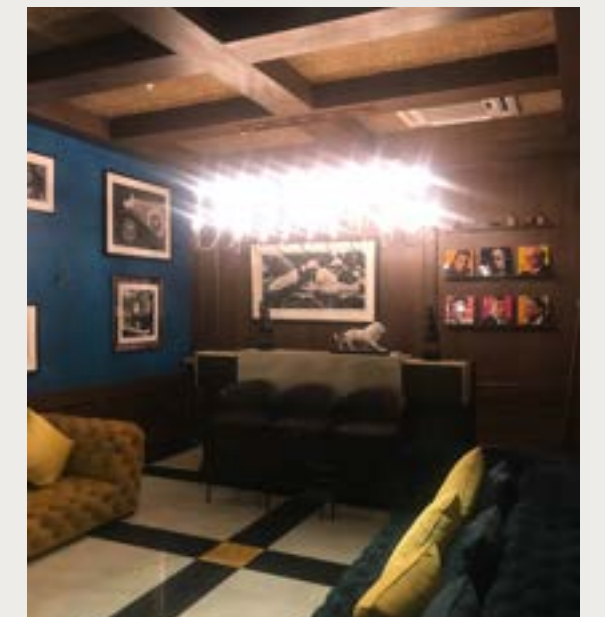

T-Sh

VILLA

JEDDAH

PROJECT AREA:
600 SQM

Expressing grandeur with wood, mirror glass, and shades of gold in design and execution

- Stylization of a British Dewaneyya
- Decorative Woodworks
- Wooden Gladding
- Merging Mirrors With Wood & Marble