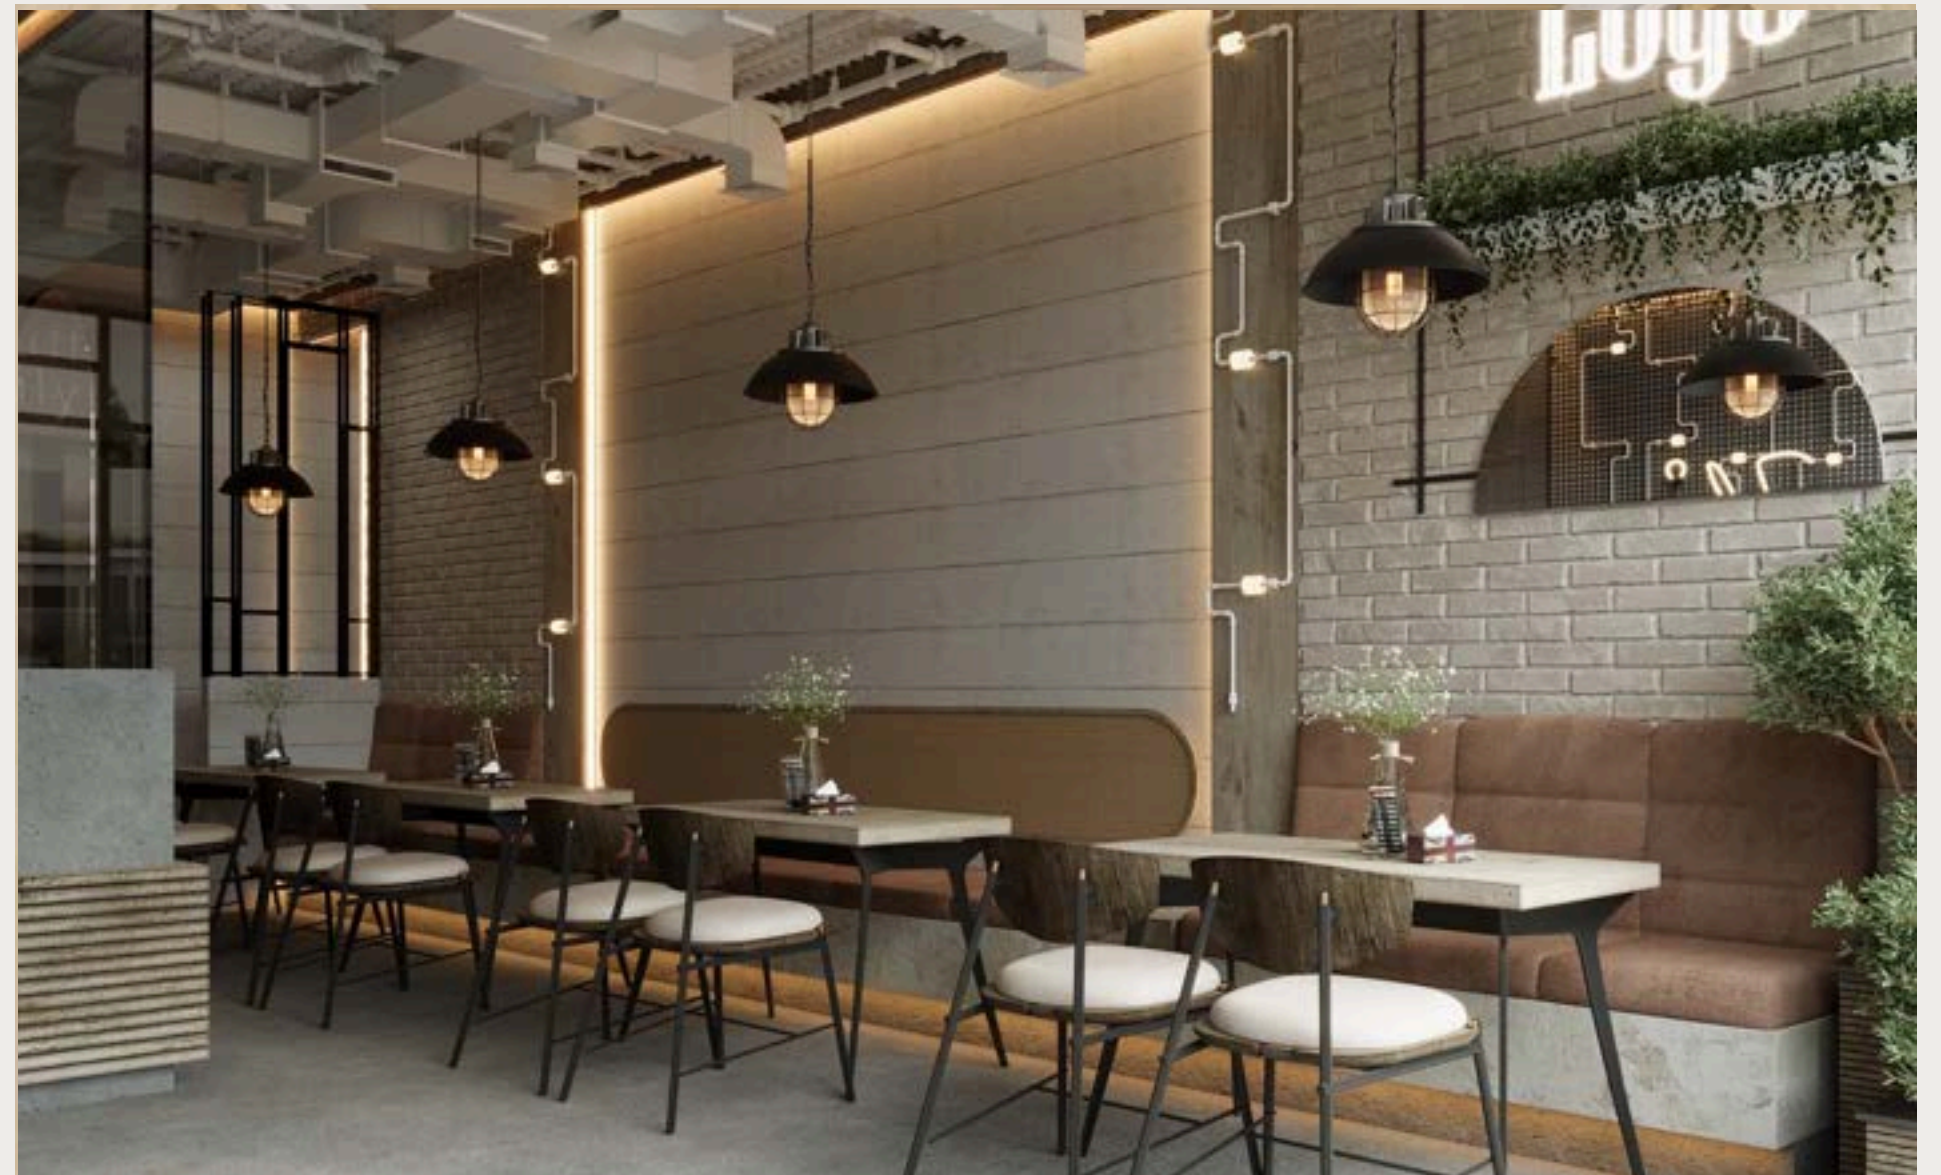

THE CHEF SANDWISH

RESTAURANT

RIYADH

PROJECT AREA:
150 SQM

This project embodies a simple yet elegant and welcoming design.

- Open Ceiling Concept: Allows natural light, creating warmth.
- Materials: Concrete finishes for contemporary sophistication.
- Atmosphere: Friendly and inviting for relaxation.