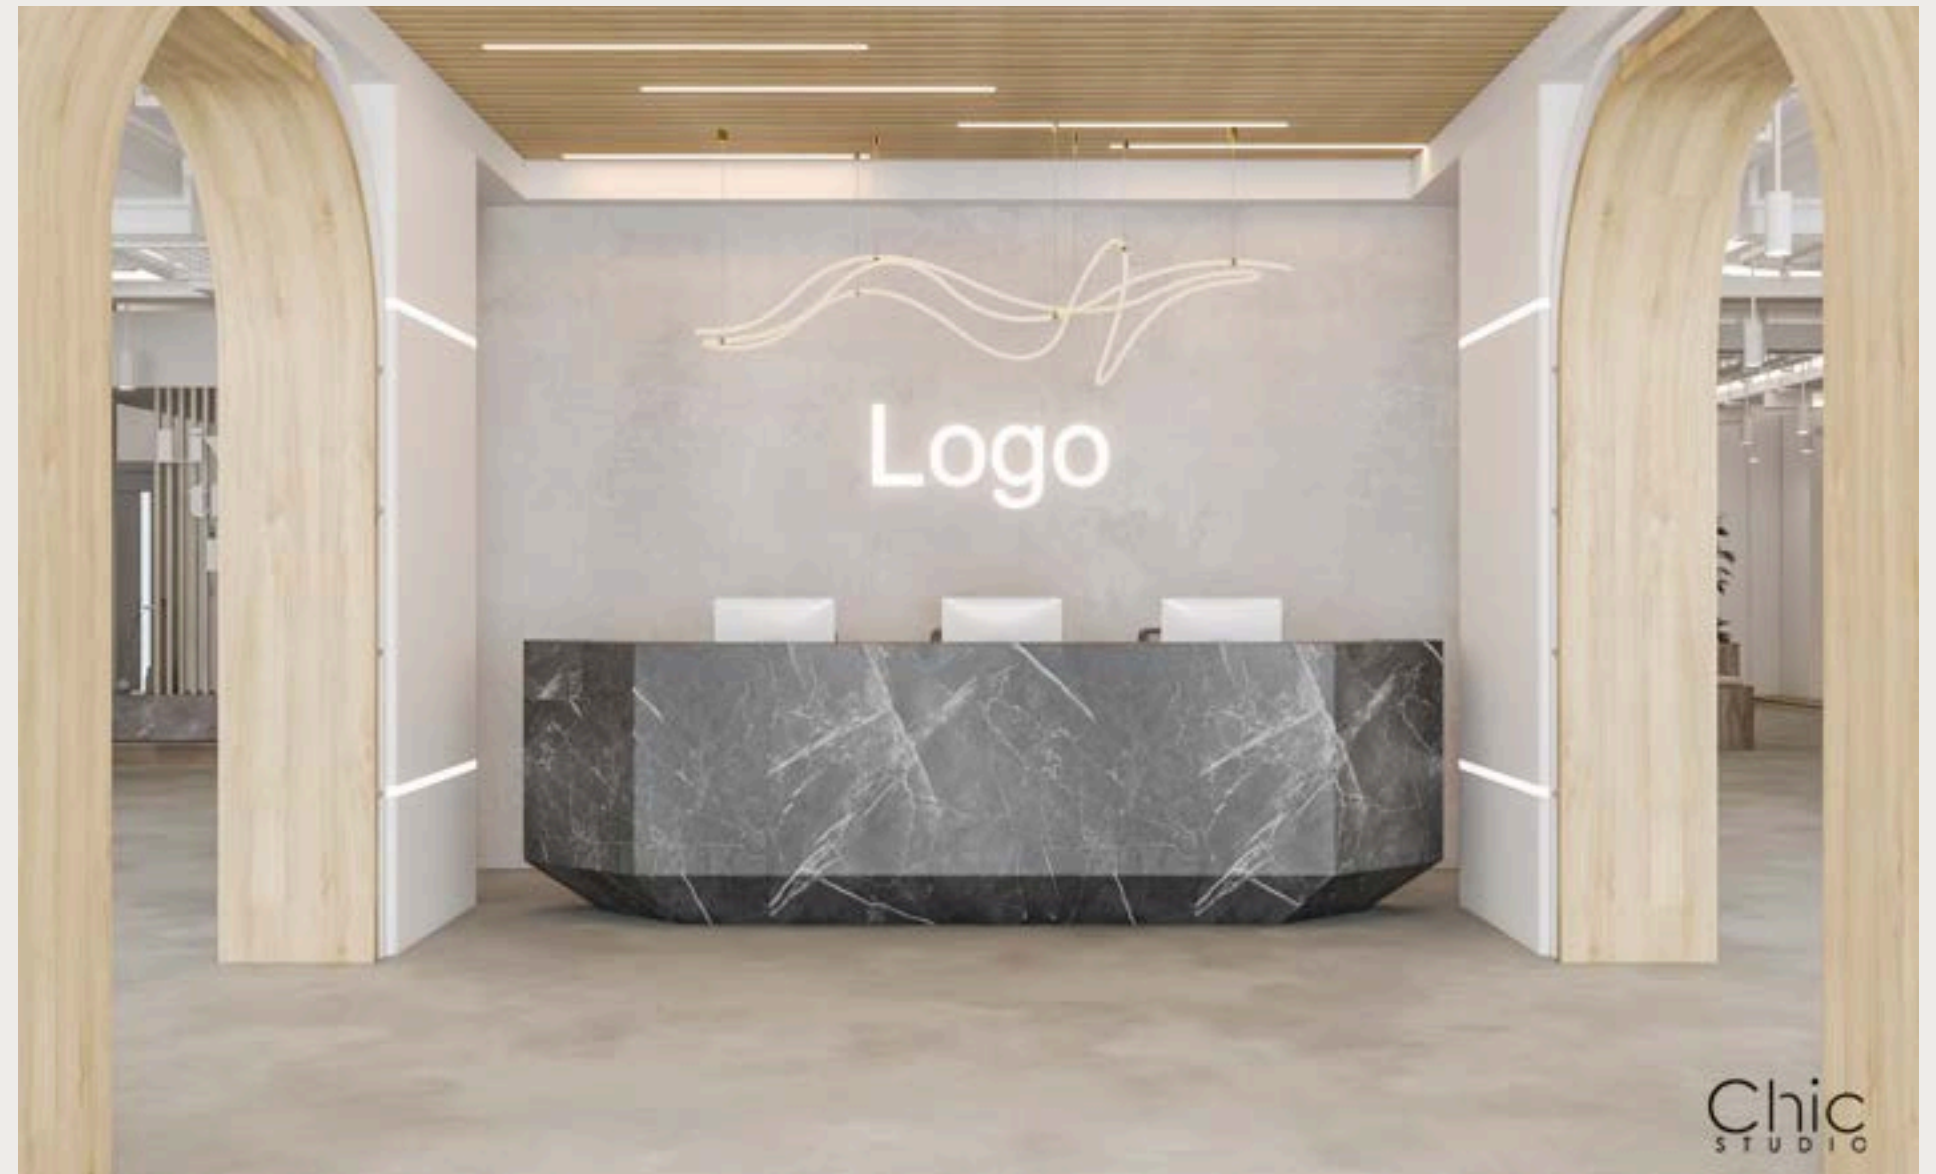

RED SEA-SHOWROOM
JEDDAH

PROJECT AREA:
1,000 SQM

our project stands as a testament to innovation and luxury in interior design.

- Color Palette: Pristine white hues for sophistication.
- Customized Brand Spaces: Tailored for elevated customer journey.
- Distinctive Design: Transcends expectations, inspires admiration.