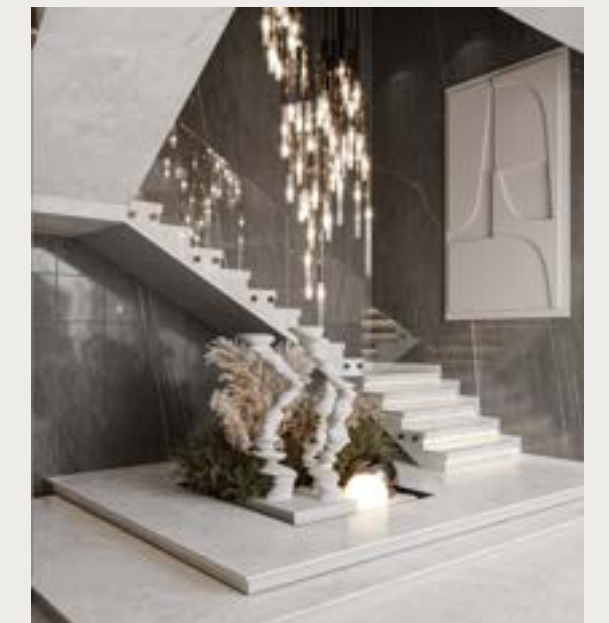

AQ VILLA

JEDDAH

PROJECT AREA:
200 SQM

Step into a world where contemporary elegance meets timeless luxury.

- Tailored Elegance: Customized to match client preferences, ensuring exclusivity.
- Attention to Detail: Carefully selected elements create a cohesive, harmonious space.