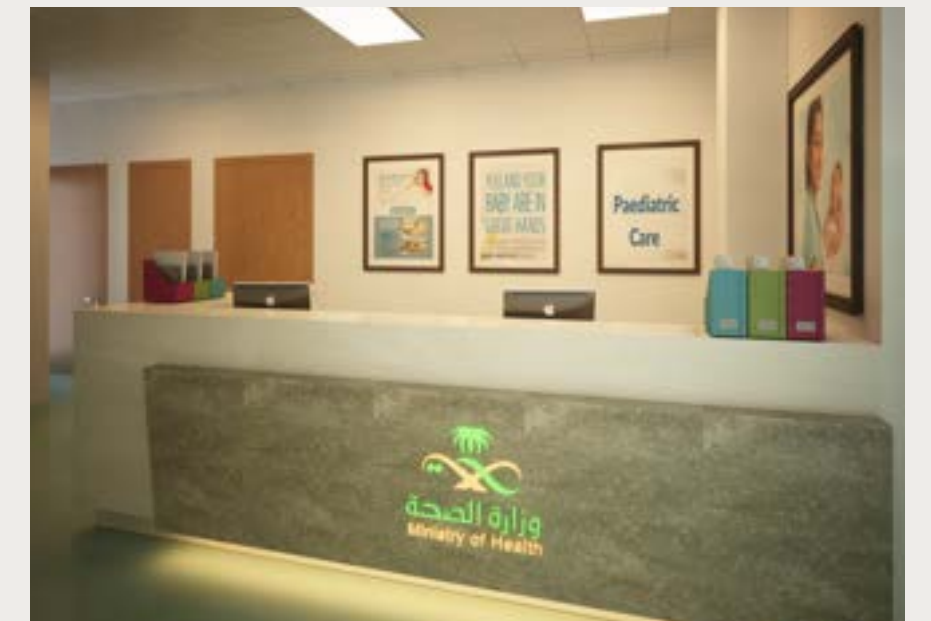

MINISTRY OF HEALTH

RABIGH - AL QUNFUDHAH

PROJECT AREA:
1,200 SQM

AlMukmal showroom embodies timeless elegance.

- Each zone is meticulously designed with 3D perspectives and precise shop drawings.
- Carefully selected materials enhance the ambiance.
- The space is a seamless blend of luxury and refinement.