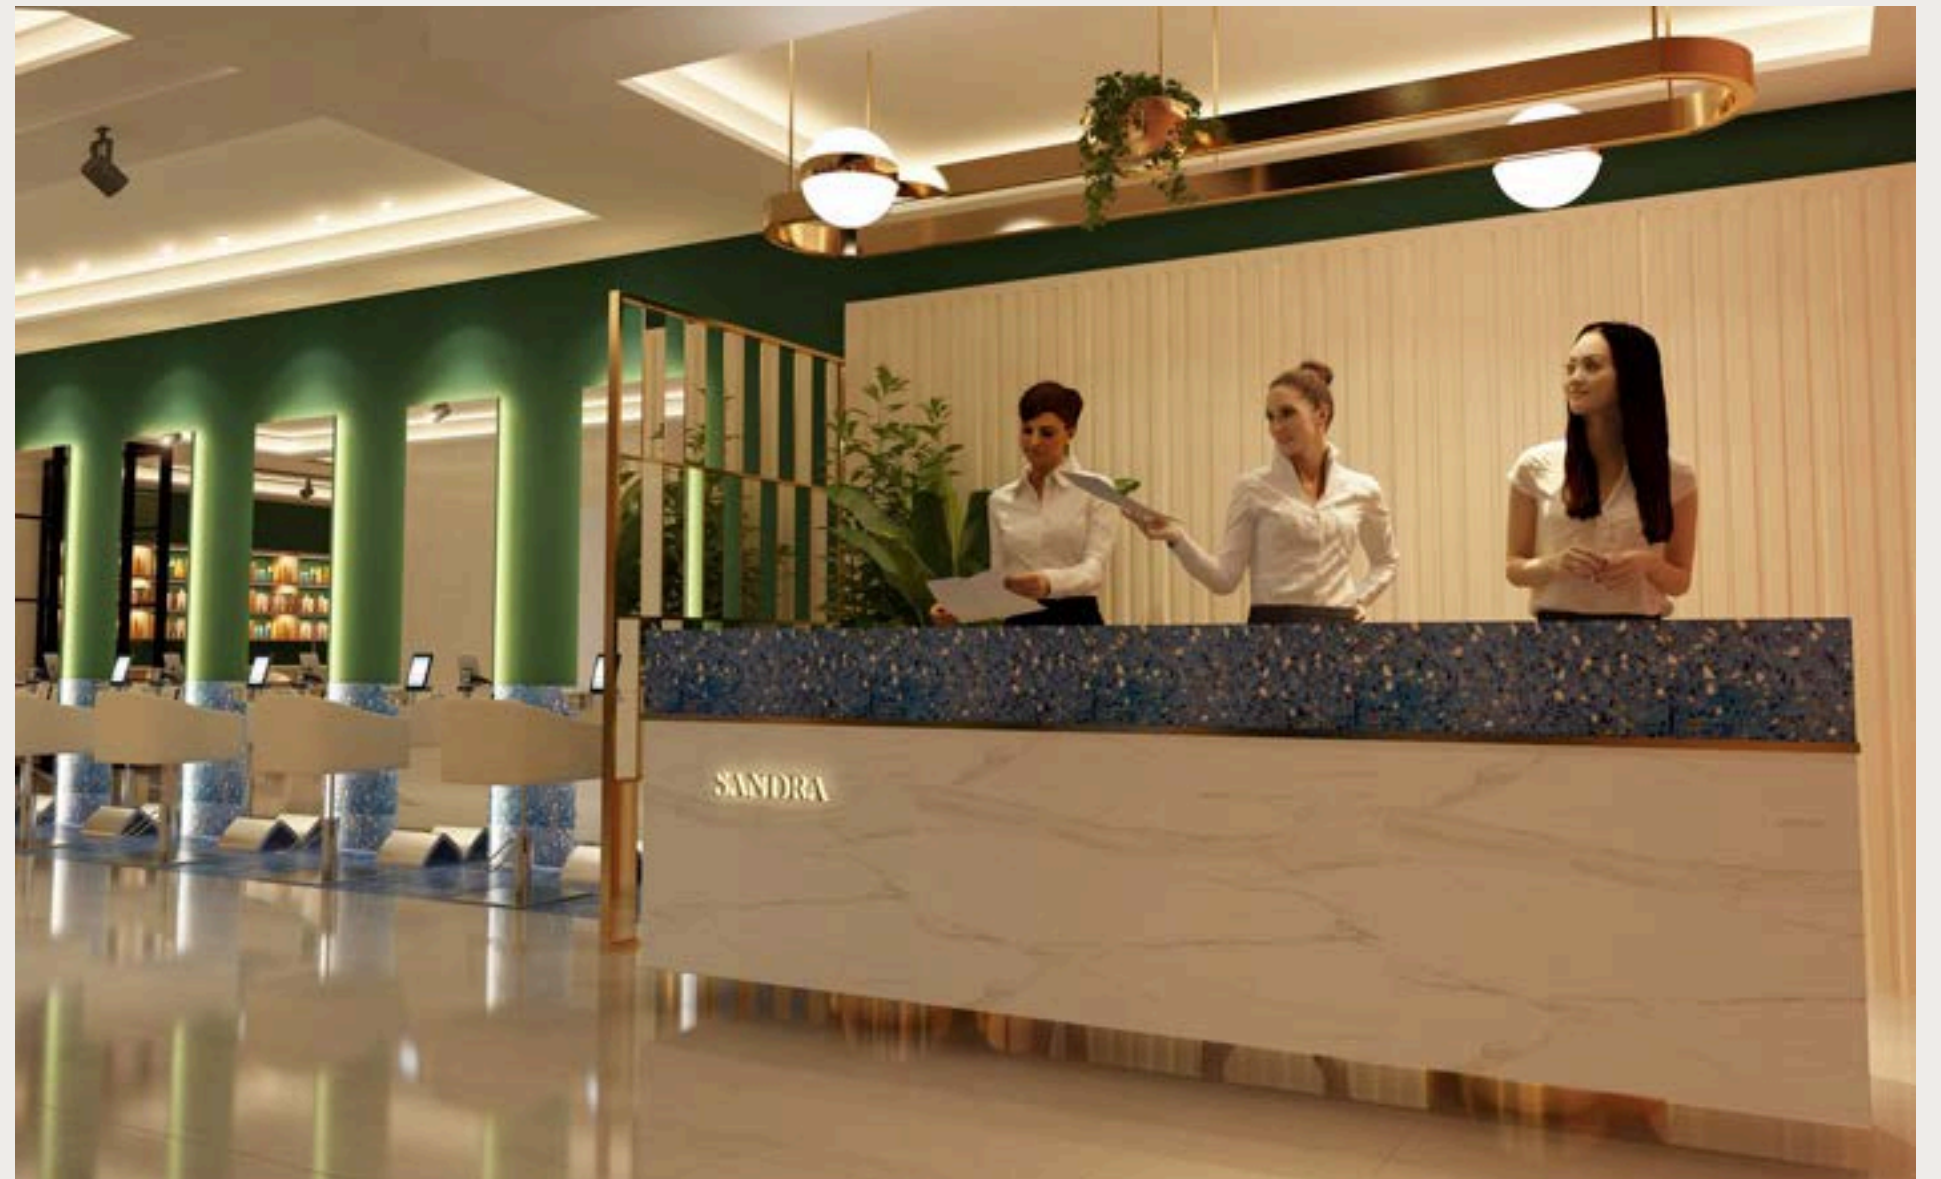

SANDRA

BEAUTY SALON & SPA

AL-MADINA

PROJECT AREA:
2000 SQM

Leading an unconventional approach to the design of a beauty-inspiring setting

- Exterior Design
- Interior Space Planning
- Shop Drawings & 3D Layouts
- Choice of Material