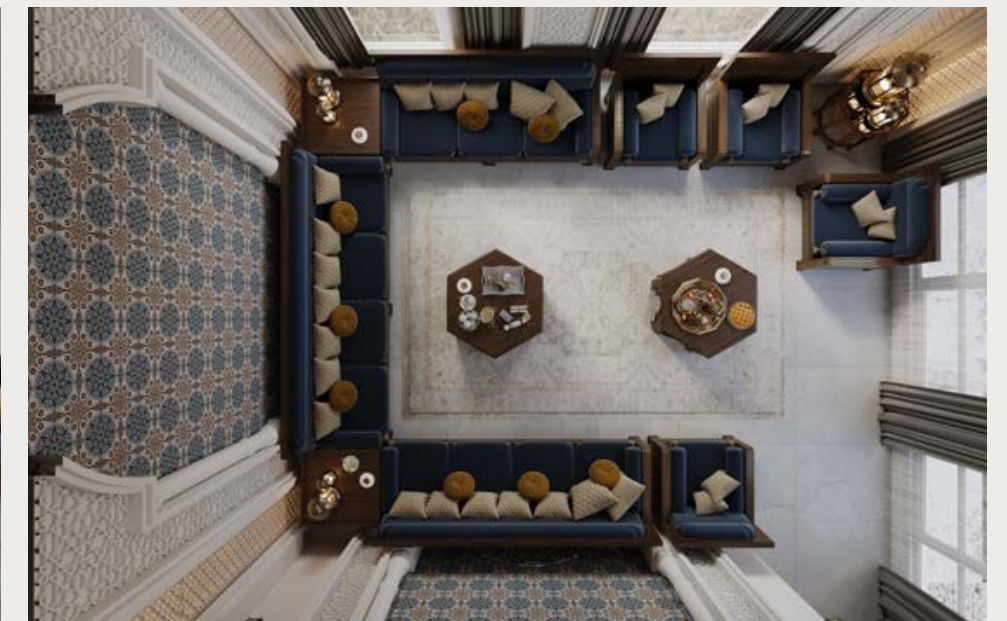

DIAR ALSALAM PENTHOUSE

JEDDAH

PROJECT AREA:
1,300 SQM

- Moroccan-inspired Diwaniyah.
- Tranquil home mosque.
- Double ceilings on ground floor for grandeur and comfort.
- Result: Functional space with understated elegance reflecting client's tastes.